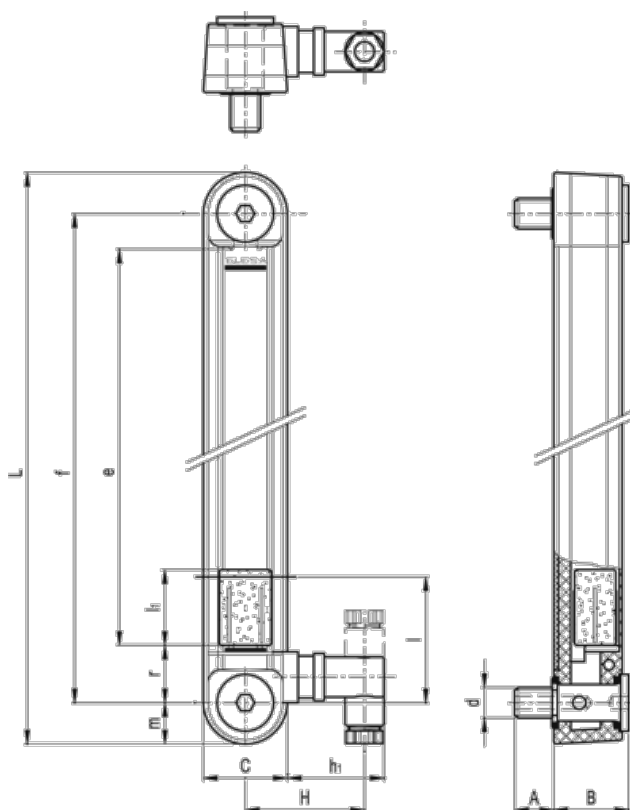

# Data Sheet

Article number: 231111101

Description: E+G Column level indicator  
HCY.76-E-N.A.-M10

## Measures

A = 15	I = 40
B = 29	L = 108
C = 32	l1 = 17
d = M10	m = 16
e = 41	r = 20
f = 76	Weight (g) = 150
H = 46	
h1 = 37	